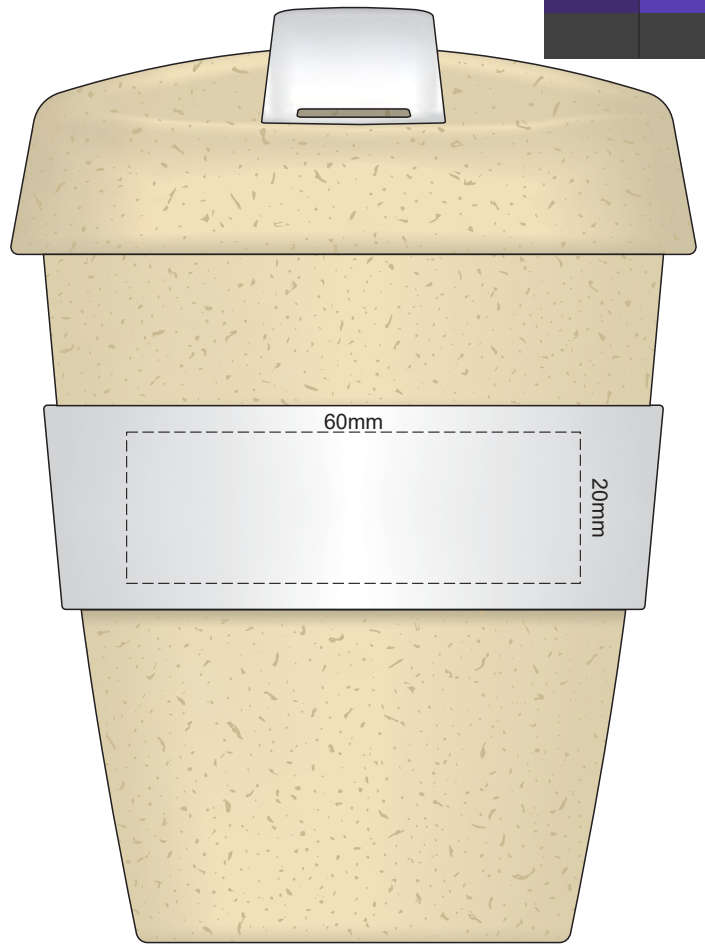

Flip Colour	Band Colour
	
	
	
	
	
	
	
	
	
	
	
	
	
	

100% of Actual Size  
Pad Print

100% of Actual Size  
Pad Print

SIDE 1

SIDE 2

Flip Colour	Band Colour
Light Tan	Light Tan
Grey	Grey
White	White
Yellow	Yellow
Orange	Orange
Pink	Pink
Red	Red
Light Green	Light Green
Dark Green	Dark Green
Cyan	Cyan
Blue	Blue
Dark Blue	Dark Blue
Purple	Purple
Black	Black

100% of Actual Size  
Screen Print (one colour)

100% of Actual Size  
Screen Print (one colour)  
Double sided template front & back

Red Line = Exact opposites of the product  
(centre artwork to the red line)

Flip Colour	Band Colour
Light Tan	Light Tan
Grey	Grey
White	White
Yellow	Yellow
Orange	Orange
Pink	Pink
Red	Red
Light Green	Light Green
Dark Green	Dark Green
Teal	Teal
Blue	Blue
Dark Blue	Dark Blue
Purple	Purple
Black	Black

100% of Actual Size  
Silicone Digital Print  
Debossed

SIDE 1

SIDE 2

100% of Actual Size  
Digital Packaging Print  
FRONT

Artwork will be printed directly onto the product via CMYK printing (no white), colours will not be vibrant due to white ink not being available for this process.