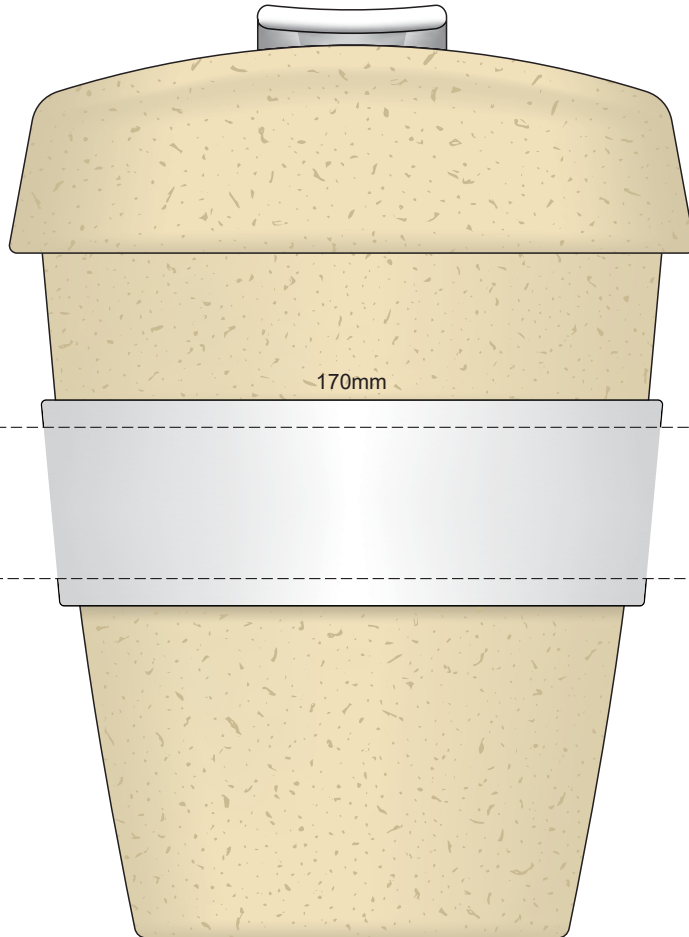

Flip Colour	Band Colour
	
	
	
	
	
	
	
	
	
	
	
	
	
	

100% of Actual Size  
Pad Print

100% of Actual Size  
Pad Print

SIDE 1

SIDE 2

Flip Colour	Band Colour
Light Tan	Light Tan
Grey	Grey
White	White
Yellow	Yellow
Orange	Orange
Pink	Pink
Red	Red
Light Green	Light Green
Dark Green	Dark Green
Cyan	Cyan
Blue	Blue
Dark Blue	Dark Blue
Purple	Purple
Black	Black

100% of Actual Size  
Screen Print (one colour)

100% of Actual Size  
Screen Print (one colour)  
Double sided template front & back

Red Line = Exact opposites of the product  
(centre artwork to the red line)

Flip Colour	Band Colour
Light Tan	Light Tan
Grey	Grey
White	White
Yellow	Yellow
Orange	Orange
Pink	Pink
Red	Red
Light Green	Light Green
Dark Green	Dark Green
Teal	Teal
Blue	Blue
Dark Blue	Dark Blue
Purple	Purple
Black	Black

100% of Actual Size  
Silicone Digital Print  
Debossed

SIDE 1

SIDE 2

100% of Actual Size  
Digital Packaging Print  
FRONT

Artwork will be printed directly onto the product via CMYK printing (no white), colours will not be vibrant due to white ink not being available for this process.