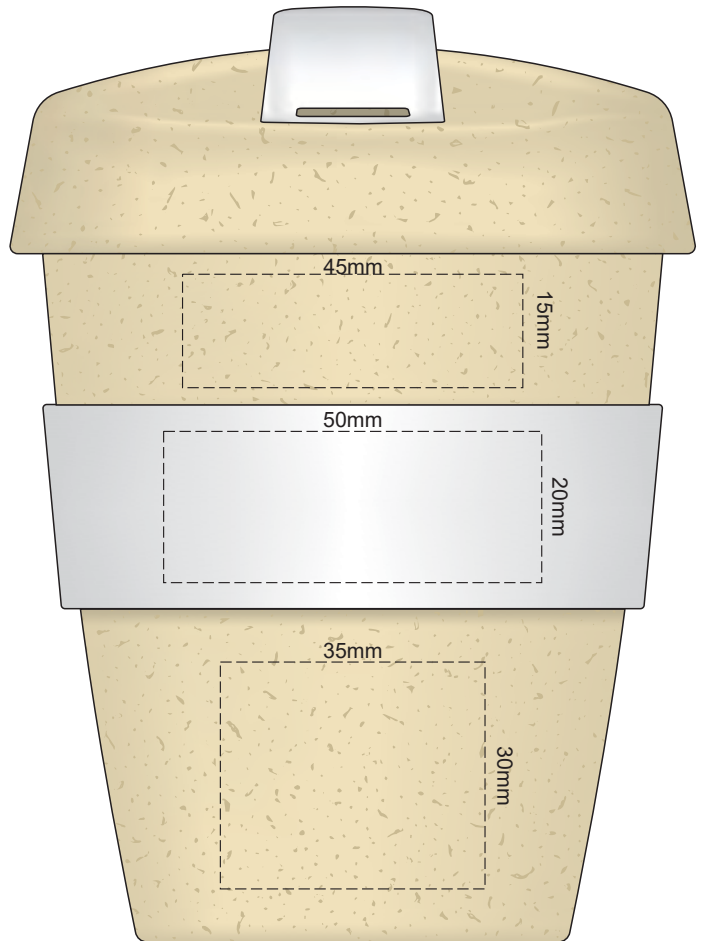

Flip Colour	Band Colour
	
	
	
	
	
	
	
	
	
	
	
	
	
	

100% of Actual Size  
Pad Print

100% of Actual Size  
Pad Print

SIDE 1

SIDE 2

Flip Colour	Band Colour
Light Tan	Light Tan
Grey	Grey
White	White
Yellow	Yellow
Orange	Orange
Pink	Pink
Red	Red
Light Green	Light Green
Dark Green	Dark Green
Cyan	Cyan
Blue	Blue
Dark Blue	Dark Blue
Purple	Purple
Black	Black

100% of Actual Size  
Screen Print (one colour)

100% of Actual Size  
Screen Print (one colour)  
Double sided template front & back

Red Line = Exact opposites of the product  
(centre artwork to the red line)

Flip Colour	Band Colour
Light Tan	Light Tan
Grey	Grey
White	White
Yellow	Yellow
Orange	Orange
Pink	Pink
Red	Red
Light Green	Light Green
Dark Green	Dark Green
Teal	Teal
Blue	Blue
Dark Blue	Dark Blue
Purple	Purple
Black	Black

100% of Actual Size  
Silicone Digital Print  
Debossed

SIDE 1

SIDE 2

100% of Actual Size  
Digital Packaging Print  
FRONT

Artwork will be printed directly onto the product via CMYK printing (no white), colours will not be vibrant due to white ink not being available for this process.