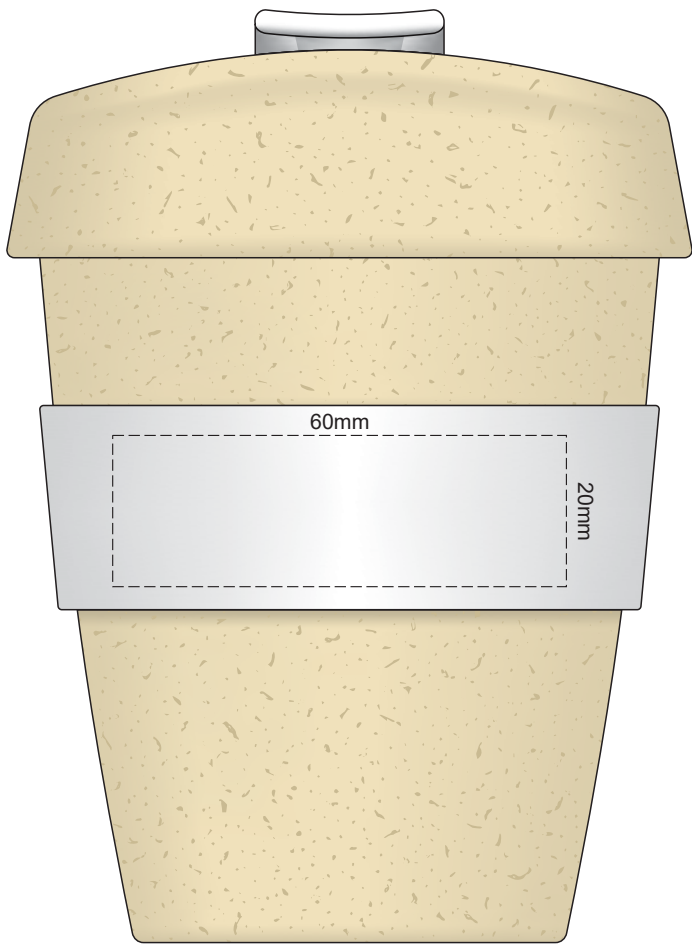

Flip Colour	Band Colour
	
	
	
	
	
	
	
	
	
	
	
	
	
	

100% of Actual Size  
Pad Print

100% of Actual Size  
Pad Print

SIDE 1

SIDE 2

Flip Colour	Band Colour
Light Tan	Light Tan
Grey	Grey
White	White
Yellow	Yellow
Orange	Orange
Pink	Pink
Red	Red
Light Green	Light Green
Dark Green	Dark Green
Cyan	Cyan
Blue	Blue
Dark Blue	Dark Blue
Purple	Purple
Black	Black

100% of Actual Size  
Screen Print (one colour)

100% of Actual Size  
Screen Print (one colour)  
Double sided template front & back

Red Line = Exact opposites of the product  
(centre artwork to the red line)

Flip Colour	Band Colour
Light Tan	Light Tan
Grey	Grey
White	White
Yellow	Yellow
Orange	Orange
Pink	Pink
Red	Red
Light Green	Light Green
Dark Green	Dark Green
Teal	Teal
Blue	Blue
Dark Blue	Dark Blue
Purple	Purple
Black	Black

100% of Actual Size  
Silicone Digital Print  
Debossed

SIDE 1

SIDE 2

100% of Actual Size  
Digital Packaging Print  
FRONT

Artwork will be printed directly onto the product via CMYK printing (no white), colours will not be vibrant due to white ink not being available for this process.