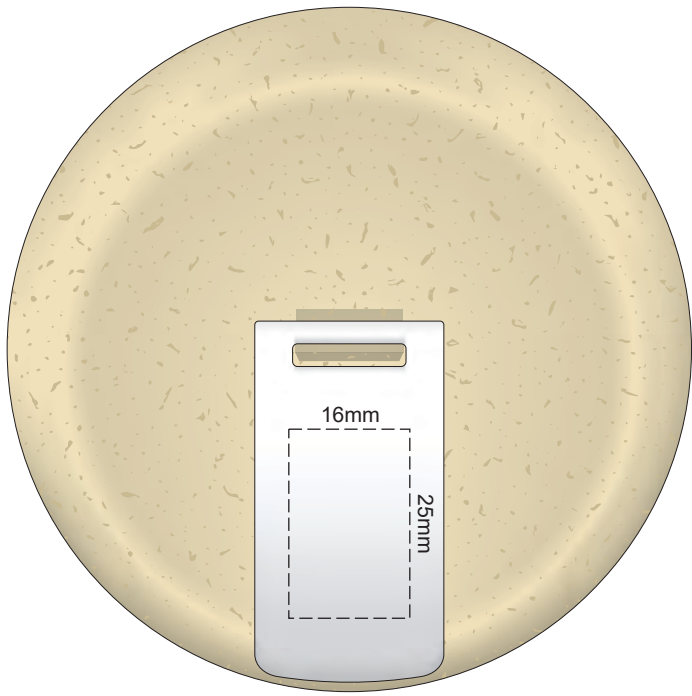

Flip Colour	Band Colour
	
	
	
	
	
	
	
	
	
	
	
	
	
	

100% of Actual Size  
Pad Print

100% of Actual Size  
Pad Print

SIDE 1

SIDE 2

Flip Colour	Band Colour
Light Tan	Light Tan
Grey	Grey
White	White
Yellow	Yellow
Orange	Orange
Pink	Pink
Red	Red
Light Green	Light Green
Dark Green	Dark Green
Cyan	Cyan
Blue	Blue
Dark Blue	Dark Blue
Purple	Purple
Black	Black

100% of Actual Size  
Screen Print (one colour)

100% of Actual Size  
Screen Print (one colour)  
Double sided template front & back

Red Line = Exact opposites of the product  
(centre artwork to the red line)

Flip Colour	Band Colour
Light Tan	Light Tan
Grey	Grey
White	White
Yellow	Yellow
Orange	Orange
Pink	Pink
Red	Red
Light Green	Light Green
Dark Green	Dark Green
Teal	Teal
Blue	Blue
Dark Blue	Dark Blue
Purple	Purple
Black	Black

100% of Actual Size  
Silicone Digital Print  
Debossed

SIDE 1

SIDE 2

100% of Actual Size  
Digital Packaging Print  
FRONT

Artwork will be printed directly onto the product via CMYK printing (no white), colours will not be vibrant due to white ink not being available for this process.