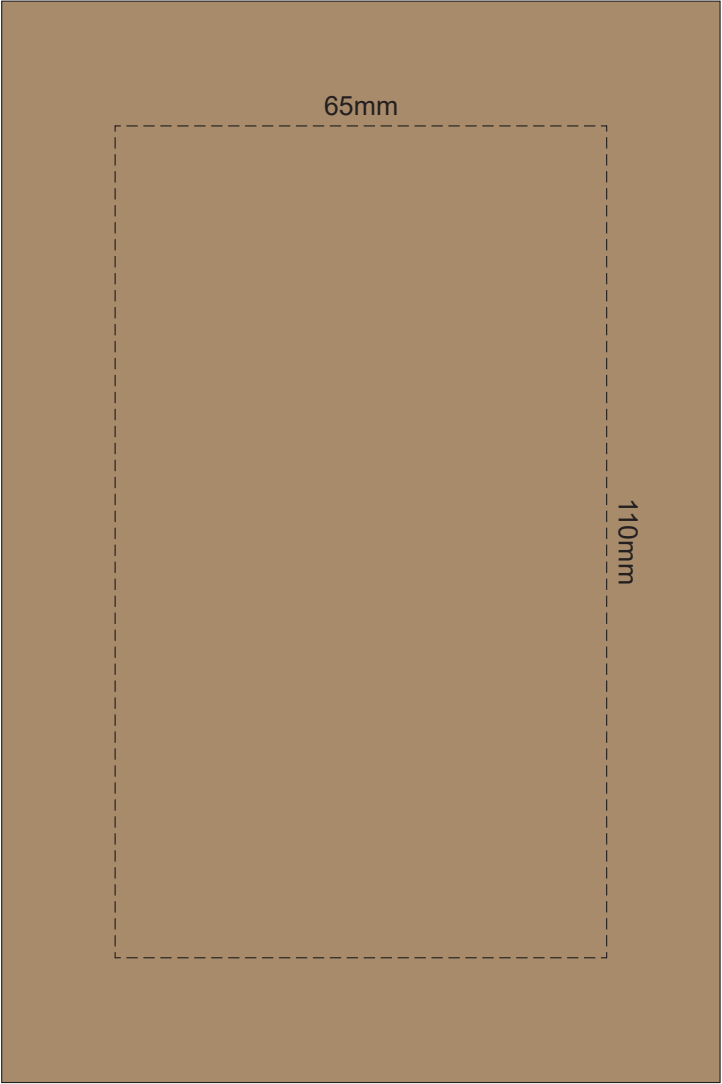

Flip Colour	Band Colour
	
	
	
	
	
	
	
	
	
	
	
	
	
	

100% of Actual Size  
Pad Print

100% of Actual Size  
Pad Print

SIDE 1

SIDE 2

Flip Colour	Band Colour
Light Tan	Light Tan
Grey	Grey
White	White
Yellow	Yellow
Orange	Orange
Pink	Pink
Red	Red
Light Green	Light Green
Dark Green	Dark Green
Cyan	Cyan
Blue	Blue
Dark Blue	Dark Blue
Purple	Purple
Black	Black

100% of Actual Size  
Screen Print (one colour)

100% of Actual Size  
Screen Print (one colour)  
Double sided template front & back

Red Line = Exact opposites of the product  
(centre artwork to the red line)

100% of Actual Size  
Silicone Digital Print  
Debossed

SIDE 1

SIDE 2

100% of Actual Size  
Digital Packaging Print  
FRONT

Artwork will be printed directly onto the product via CMYK printing (no white), colours will not be vibrant due to white ink not being available for this process.