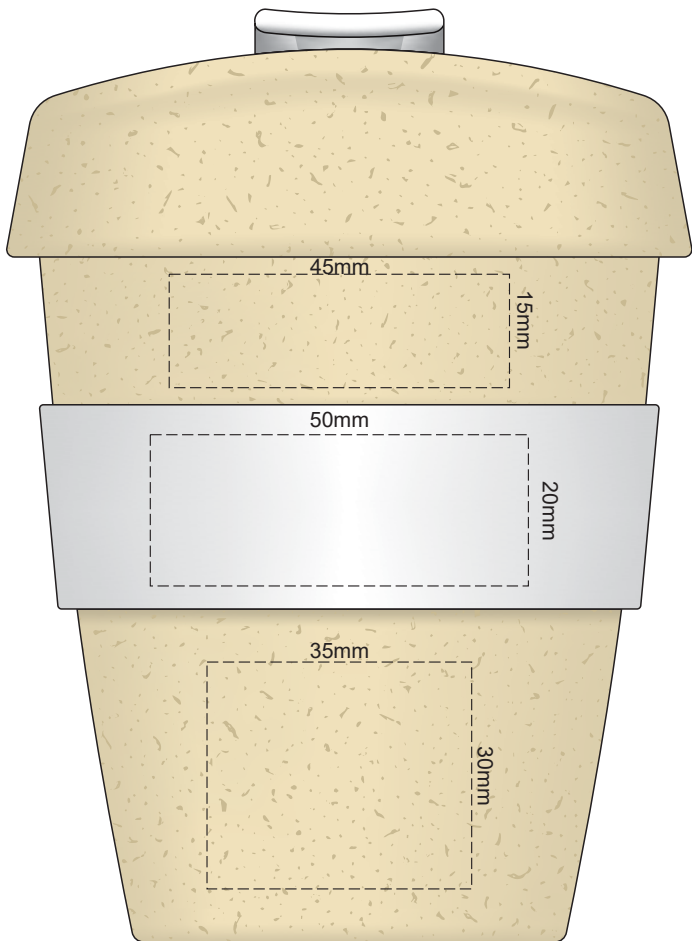

Flip Colour	Band Colour
	
	
	
	
	
	
	
	
	
	
	
	
	
	

100% of Actual Size  
Pad Print

100% of Actual Size  
Pad Print

SIDE 1

SIDE 2

Flip Colour	Band Colour
Light Tan	Light Tan
Grey	Grey
White	White
Yellow	Yellow
Orange	Orange
Pink	Pink
Red	Red
Light Green	Light Green
Dark Green	Dark Green
Cyan	Cyan
Blue	Blue
Dark Blue	Dark Blue
Purple	Purple
Black	Black

100% of Actual Size  
Screen Print (one colour)

100% of Actual Size  
Screen Print (one colour)  
Double sided template front & back

Red Line = Exact opposites of the product  
(centre artwork to the red line)

Flip Colour	Band Colour
Light Tan	Light Tan
Grey	Grey
White	White
Yellow	Yellow
Orange	Orange
Pink	Pink
Red	Red
Light Green	Light Green
Dark Green	Dark Green
Teal	Teal
Blue	Blue
Dark Blue	Dark Blue
Purple	Purple
Black	Black

100% of Actual Size  
Silicone Digital Print  
Debossed

SIDE 1

SIDE 2

100% of Actual Size  
Digital Packaging Print  
FRONT

Artwork will be printed directly onto the product via CMYK printing (no white), colours will not be vibrant due to white ink not being available for this process.